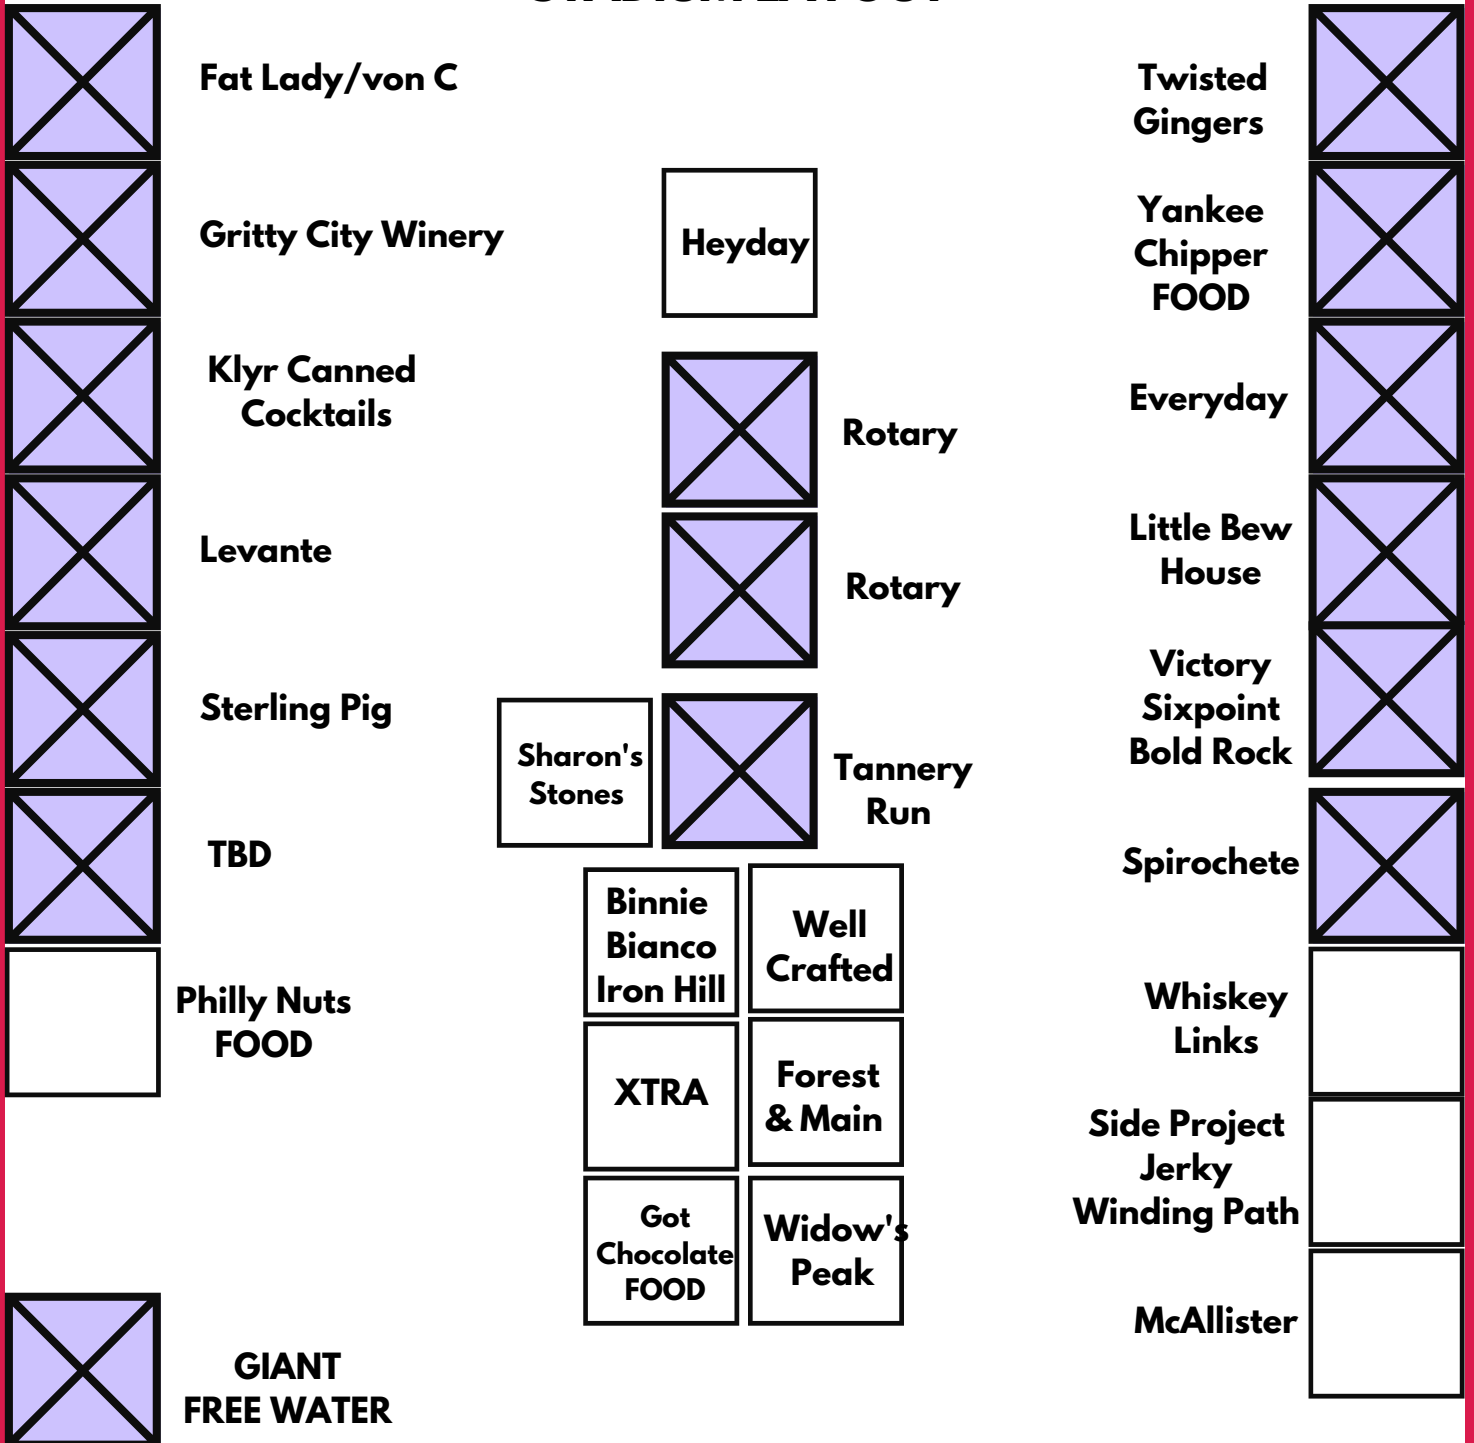

Band

3D Photo

STADIUM LAYOUT

MTTC Merch Yards

5:dirty

Stateside

Noele Stinson Two Roads

Building

**Ticket
Redemption**

Grass Area

Masq

**Evolution/
Fat Head's**

TBD

Wissahickon

Picnic Brunch

Slam Pig

**Word
Art**

**Conshy
Brewing**

**Courts
at Spring
Mill**

Scandi

**La Cabra/
Lancaster**

Succession

Attic

**Blue
Print**